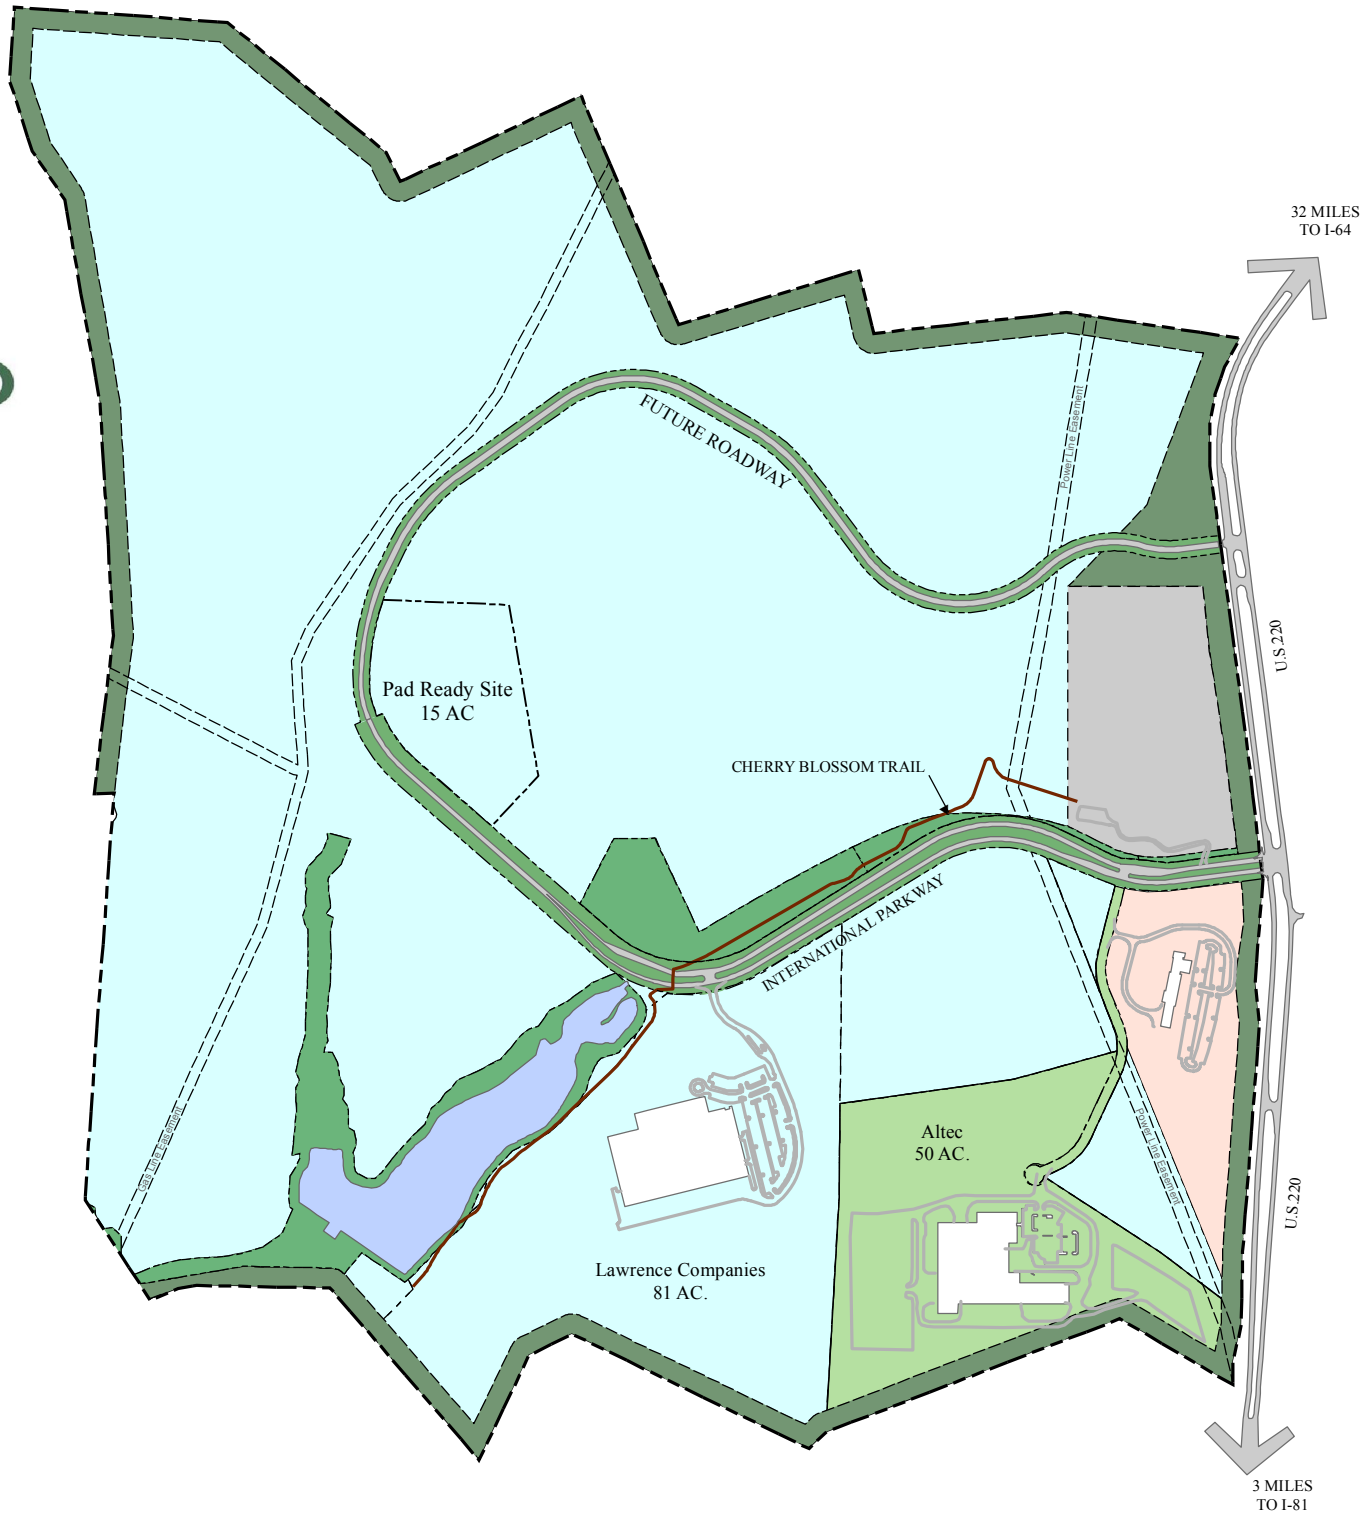

BOTETOURT CENTER AT
GREENFIELD

LEGEND

- M2
- RAM
- Preservation Park
- Conservation Area
- Natureways/Greenways
- Education & Training Center

32 MILES
 TO I-64

U.S. 220

U.S. 220

3 MILES
 TO I-81